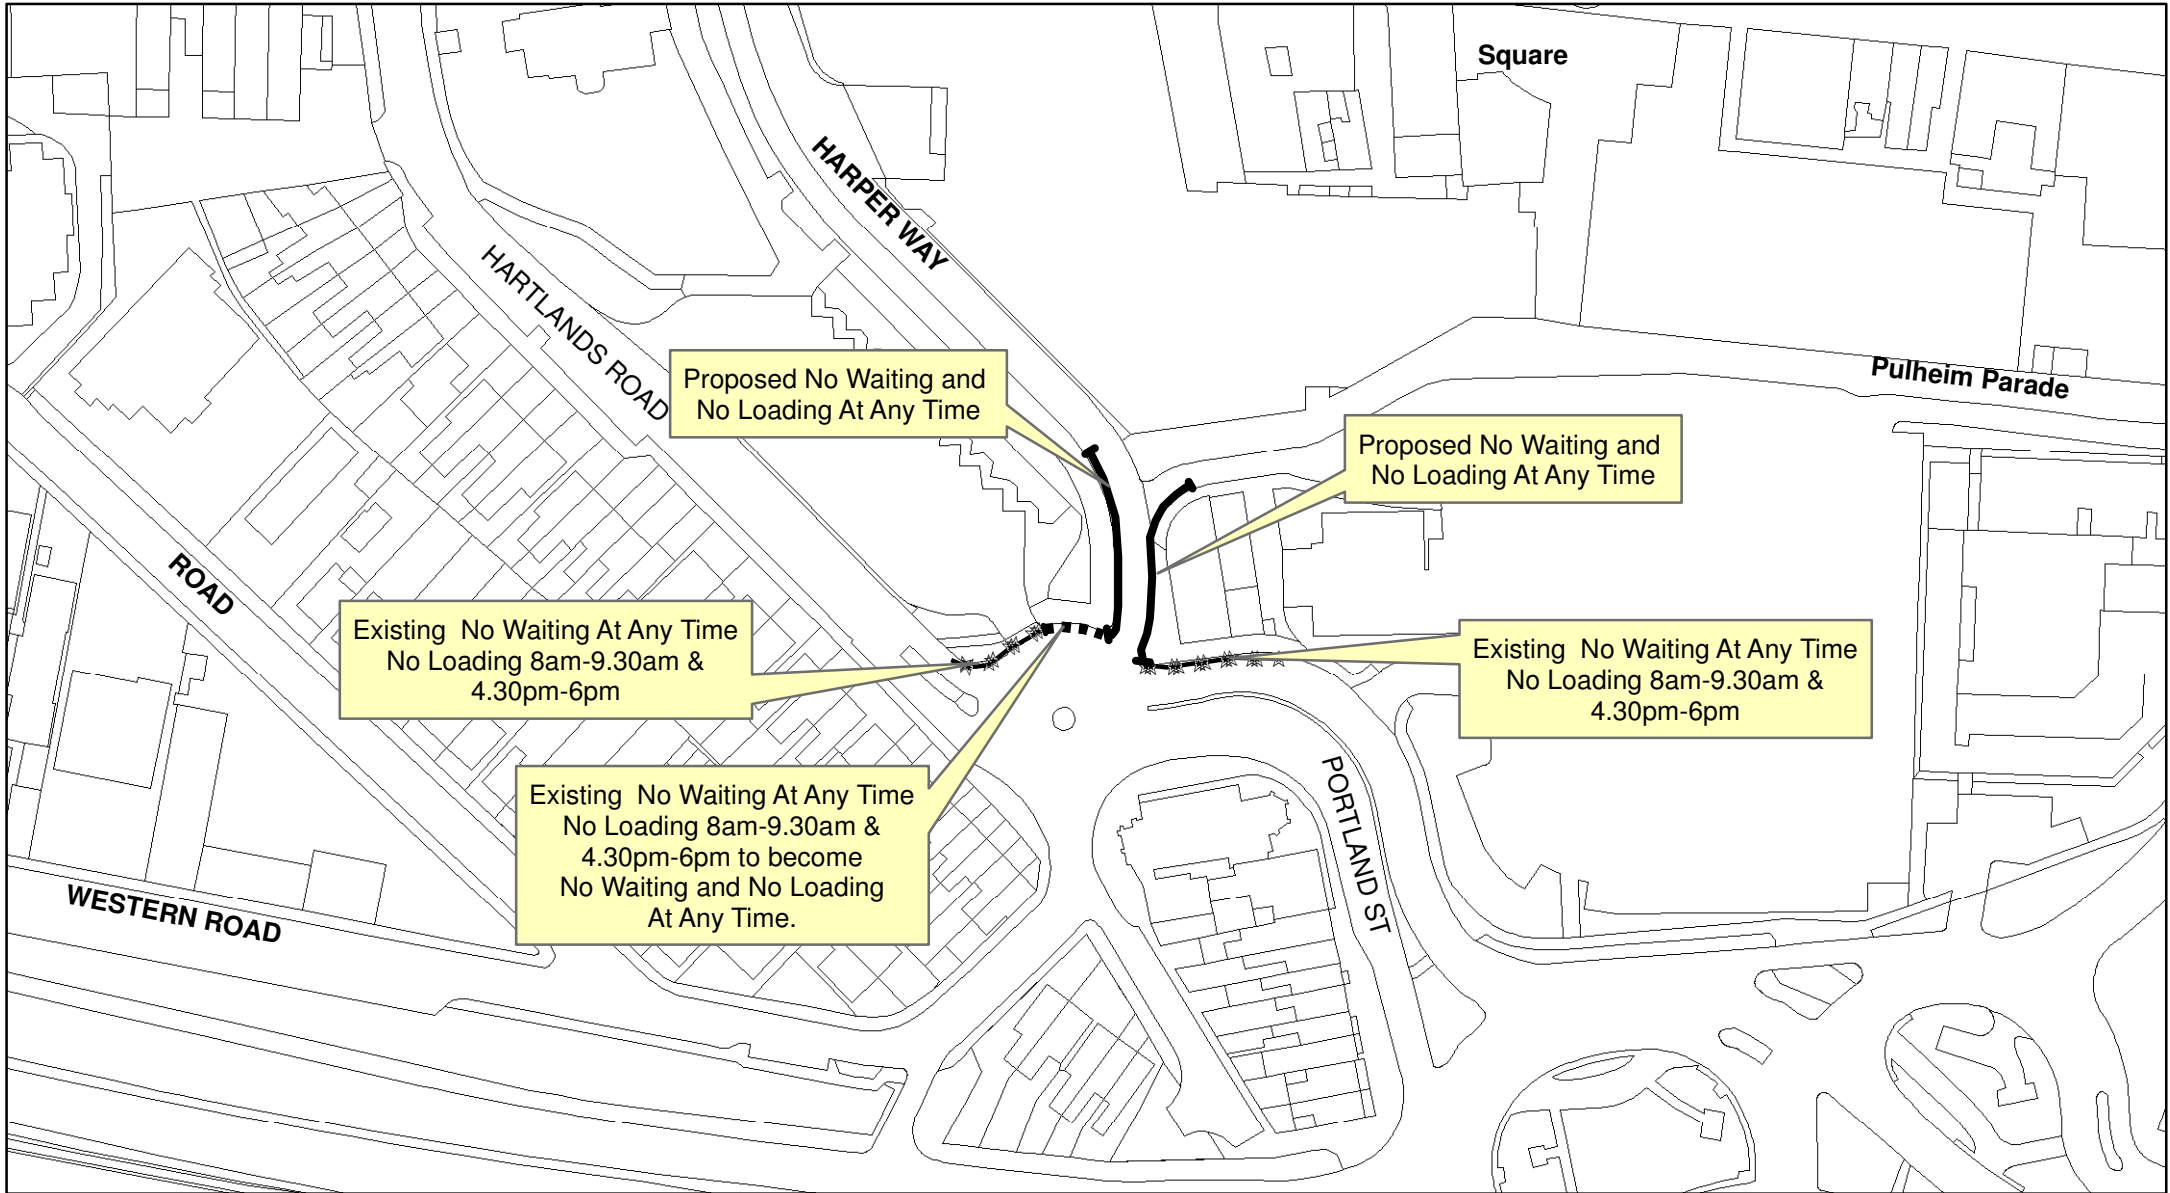

FAREHAM

BOROUGH COUNCIL

HARPER WAY, FAREHAM

SCALE - 1:1250 @ A4